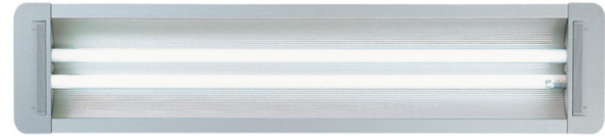

SPACE RECESSED

D96008

PROJECT _____

TYPE _____

NOTES _____

QUANTITY _____

DATE _____

GENERAL

Series: Space

Brand: Milan

Division: Design

Mounting Type: Recessed

Mounting Location: Ceiling

Subcategory: Downlight

PHYSICAL

Shape: Rectangle

Length (mm): '1208

Length (in): 47 ⁹/₁₆

Width (mm): '150

Width (in): 5 ⁷/₈

Height (mm): '92

Height (in): 3 ⁵/₈

Light Distribution: Direct

Weight (kg): 2.7

Weight (lbs): 6

Diffuser: Glass - Sold Separately

Fixture Material: Metal

ELECTRICAL

Number of Lamps: 2

Lamp Type: LED Retrofit / CFL

Bulb Included: Bulb Not Included

Total Output Wattage (W): 46 / 78

Max. Wattage Per Lamp (W): 23 / 39

Lamp Base: G5

Input Voltage (V): 120

LED

OPTICAL

RATINGS AND CERTIFICATIONS

Certified By: CSA Certified to UL and CSA Standards

IP rating: IP44