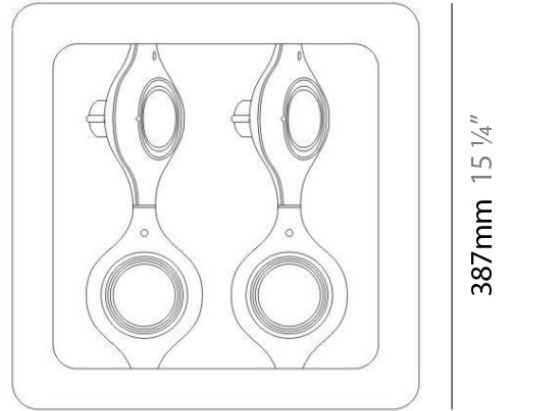

SPACE RECESSED

D96006

PROJECT	
TYPE	
NOTES	
QUANTITY	
DATE	

GENERAL

Series: Space
Brand: Milan
Division: Design
Mounting Type: Recessed
Mounting Location: Ceiling
Subcategory: Downlight

PHYSICAL

Shape: Square
Length (mm): 387
Length (in): 15 ¼
Width (mm): 387
Width (in): 15 ¼
Height (mm): 89
Height (in): 3 ½
Light Distribution: Direct
Weight (kg): 3.2
Weight (lbs): 7
Diffuser: Glass - Sold Separately
Fixture Finish: Metallic Gray
Fixture Material: Metal

ELECTRICAL

Number of Lamps: 4
Lamp Type: LED Retrofit
Lamp Shape: MR16
Bulb Included: Bulb Not Included
Total Output Wattage (W): 20
Max. Wattage Per Lamp (W): 5
Lamp Base: GU10
Housing: Non - IC rated remodel housing is for use in non - insulated areas or where insulation is at least 3
Input Voltage (V): 120

LED

OPTICAL

RATINGS AND CERTIFICATIONS

Certified By: CSA Certified to UL and CSA Standards
IP rating: IP20